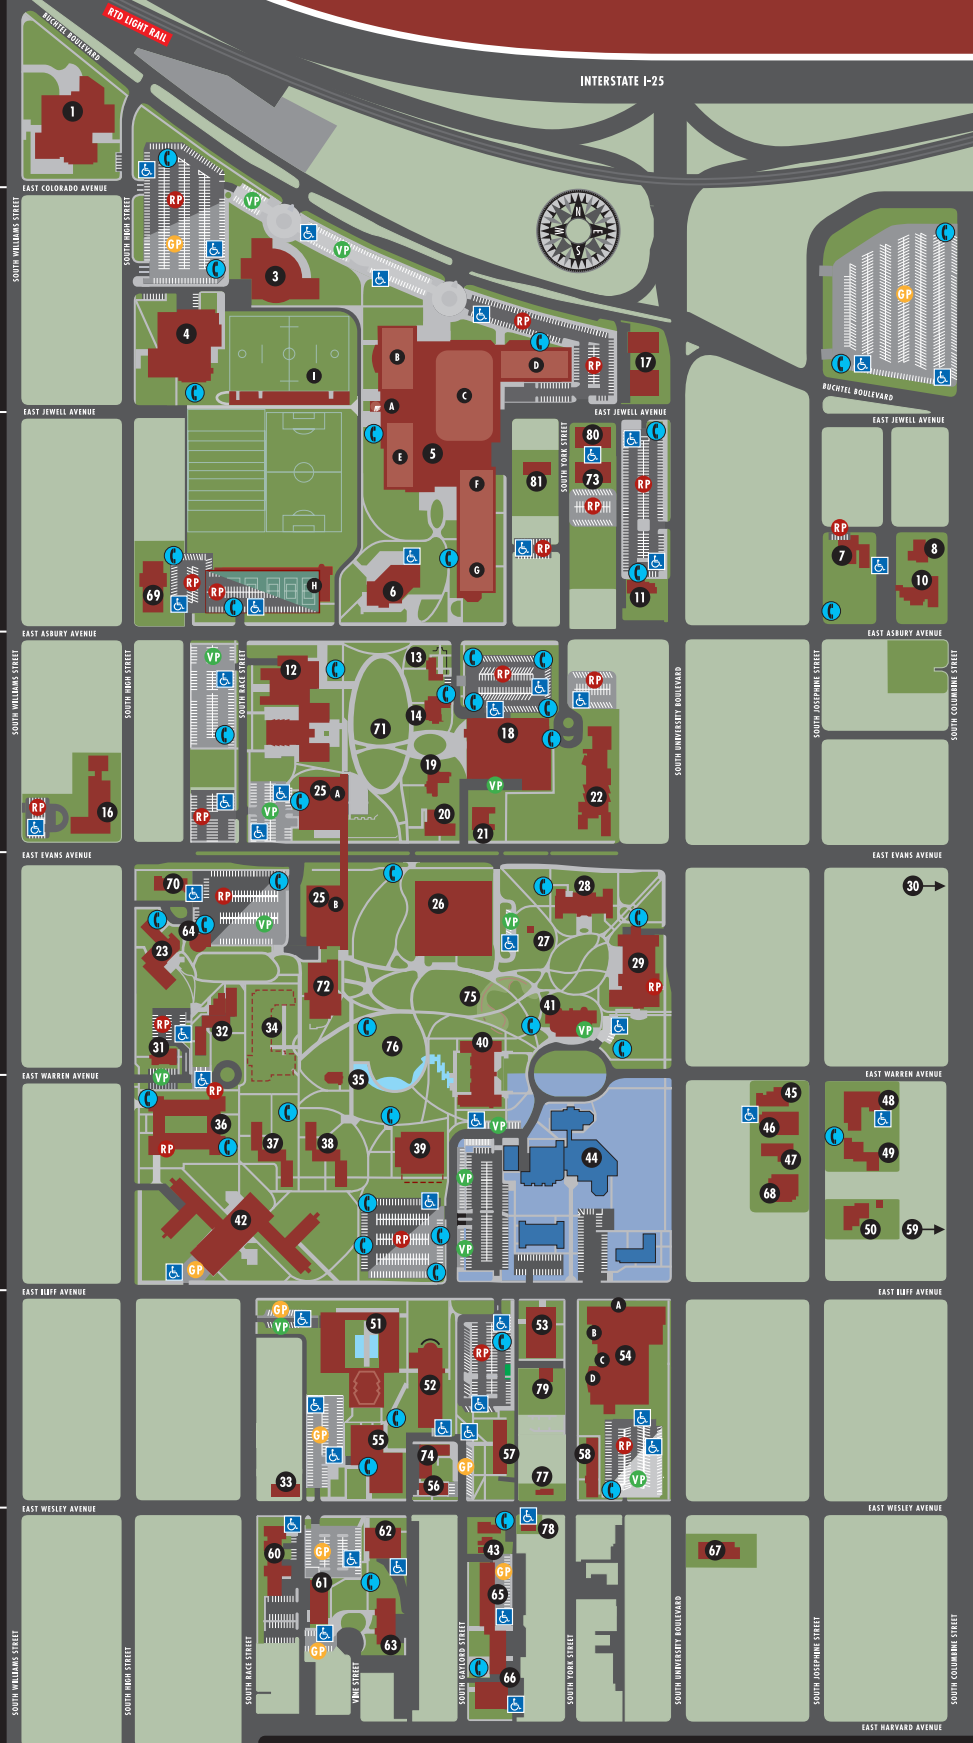

UNIVERSITY OF DENVER CAMPUS MAP

1
2
3
4
5
6
7
8

- RESERVED PARKING
- GENERAL PARKING
- VISITOR PARKING
- ACCESSIBLE PARKING
- EMERGENCY PHONE

ACADEMIC BUILDINGS

Amni Hyde Building	D-8	63
Boettcher Center	D-7	51
Chambers Center for the Advancement of Women	B-3	69
Cherrington Hall	D-6	39
Craig Hall	B-5	23
Daniels College of Business	F-5	29
English Language Center	H-3	7
Fisher Early Learning Center	A-4	16
Frontier Hall	B-5	32
Hotel, Restaurant & Tourism Management	C-5	72
Illiff School of Theology Campus	E/F-6	44
John Greene Hall	E-7	57
Knudson Hall	F-7	58
Margery Reed Building	F-5	28
Mass Communications	E-8	66
Metallurgy	E-8	65
Newman Center for Performing Arts/Lamont School of Music	F-7	54
A - Trevor Hall		
B - Hamilton Recital Hall		
C - Gates Concert Hall		
D - Byron Theatre		
Olin Hall	D-7	52
Physics Building	D-8	62
Ricketson Law Building	E-4	16
Ricks Center for Gifted Children	F-4	22
Seeley Mudd Science Building	D-7	55
Shwyder Art Building	D-3	6
Sturm Hall	C-4	12
Wesley Hall	D-7	56